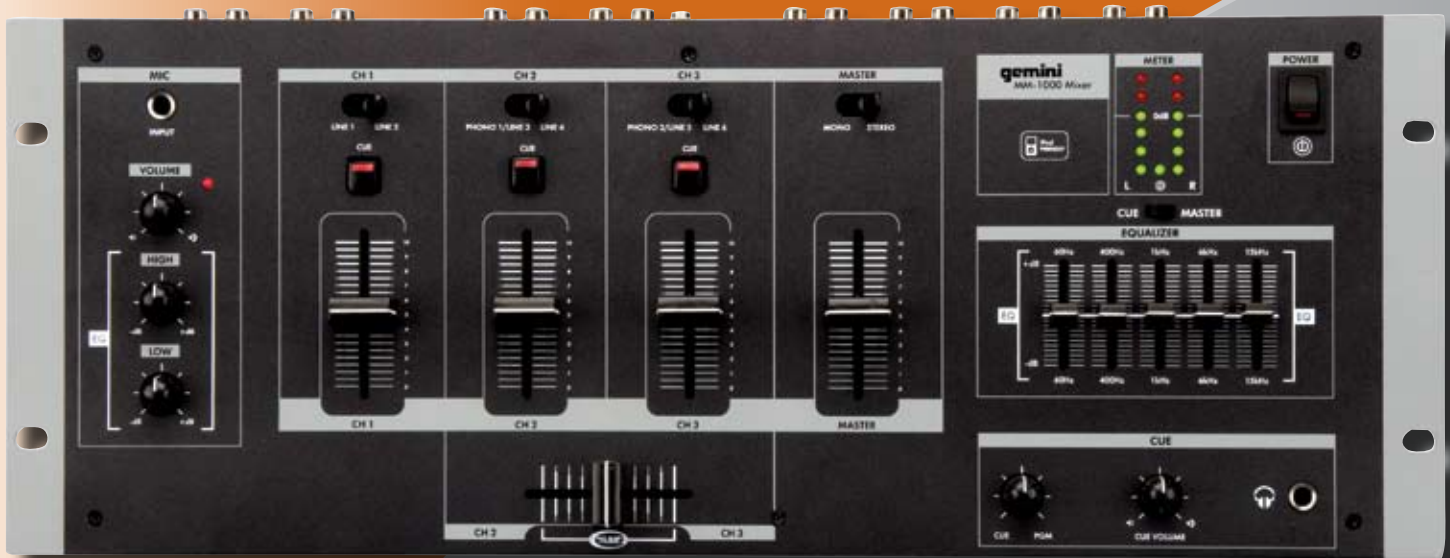

Product Introduction

MM-1000

MM-3000

MM-1000

Introducing the **MM-1000** Professional 3 Channel Stereo Mixer. Offering the utmost bang for your buck, this 19-inch 3 channel professional mixer comes equipped with an extensive feature set tailored towards DJ's of all levels. Featuring 6 Line, 2 Phono/Line convertible RCA and 1 1/4" Mic inputs along with 5 Band EQ assigned to the Master output, 2 Band Mic EQ with Mic Gain Control, a user-replaceable RailGlide™ crossfader, 6 position VU meter with Cue/Master switch, Mono/Stereo Toggle switch and free iPod™ friendly cable for iPod™ connectivity, the **MM-1000** provides unparalleled value for satisfying all your mixing needs.

FEATURES

- 4U 19" Rack Mountable 3 Channel Professional Mixer
- 6 Line, 2 Phono/Line Convertible RCA & 1 1/4" Jack Mic Inputs
- 5 Band EQ Assigned to the Master Output.
- 2 Band Mic EQ with Mic Gain Control
- Cue/Program Rotary Control
- User Replaceable Rail Glide™ Crossfader
- Master and Record Output via RCA (Unbalanced)
- 6 Position VU Meter with Cue/Master Switch
- Mono/Stereo Toggle Switch
- iPod™ Friendly (Cable Included)

MM-3000

Tailored towards DJ's of all levels, the **MM-3000** Professional 19" 5 Channel Stereo Mixer provides unparalleled value to satisfy all your mixing needs. Feature packed with essentials such as 8 line, 3 Mic, 2 convertible Phono/Line RCA inputs, as well as 3 band rotary line EQ control per channel with cut feature, 2 band rotary MIC EQ control with cut feature, user-replaceable RailGlide™ cross fader, push-button cueing with cue/PGM fader control, balanced master output, XLR-1/4" combo Mic input, dual VU display with bright LED and Auto Talk-Over feature, Gemini delivers on it's promise of high-end products without the high-end price.